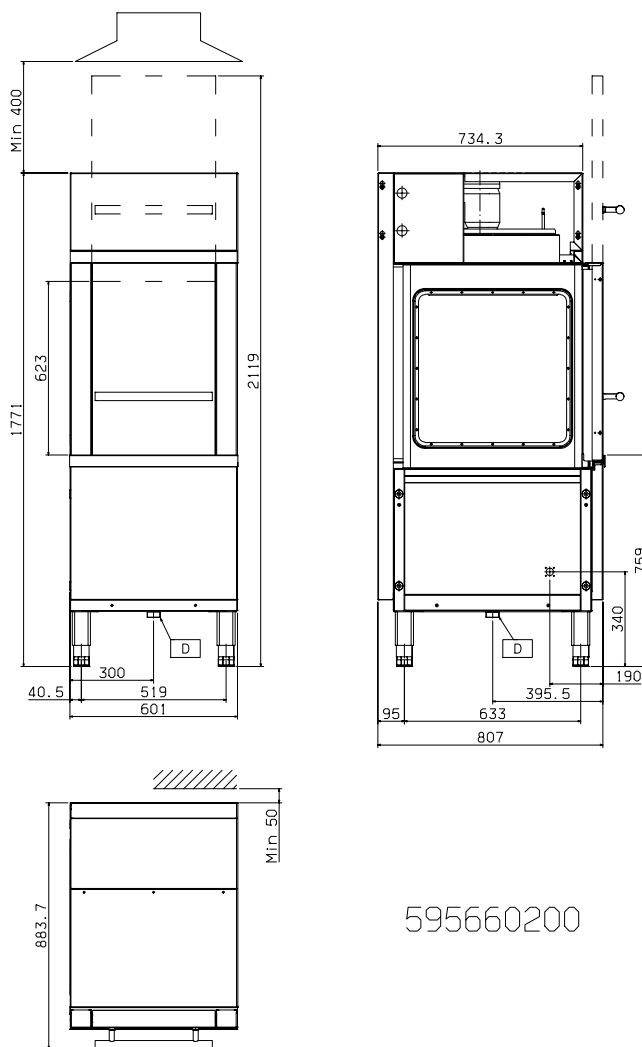

595660200

LEGEND

	ADTERMD 864510	ADTELM D 864511
D - Water drain	G 1 1/2"	G 1 1/2"
EI - Electrical connection	400 V, 3N, 50/60	400 V, 3N, 50/60