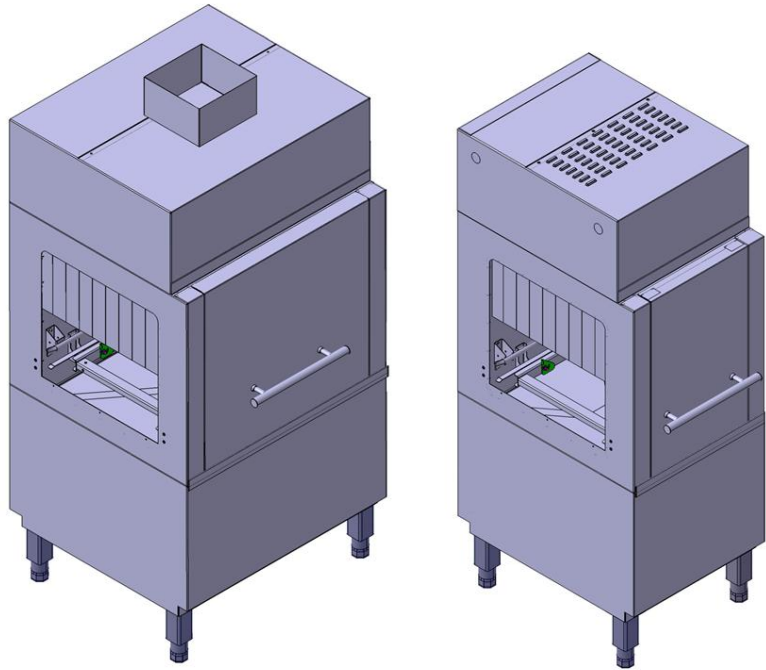

RANGE COMPOSITION

The Zanussi Dishwashing range is produced for customers with the highest conceivable demands in efficiency, economy and ergonomics dishwashing operation. The product range comprises glasswashers, undercounter dishwashers, hood type dishwashers, rack type dishwashers and pot and pan washers. The Air-Drying Tunnels complete the rack type dishwashing range.

864500

864510

AIR DRYING TUNNEL FOR RTM

RACK TYPE DISHWASHERS **ZANUSSI** PROFESSIONAL

FUNCTIONAL AND CONSTRUCTION FEATURES

- ◆ It is designed to be placed on any Zanussi modular (RTM) rack type dishwasher.
- ◆ The air drying tunnel is available in two versions: 900mm for machines faster than 165 rack/hour and 600mm suited for machines slower than 165 rack/hour.
- ◆ The feeding system from the dishwasher and the curve will automatically move the racks through the Air-Drying Tunnel.
- ◆ The drying zone removes every trace of water from the crockery, through a high powered fan that extracts dry air from outside, providing dry plates at a low temperature.

- ◆ The automatic start/stop function switches off the machine when not in use, to save energy.
- ◆ Electronically controlled to optimize the drying results.
- ◆ The hygienic design provides easy cleaning through a door that gives full accessibility to the interior of the tunnel.
- ◆ 304 AISI stainless steel front, side and top panels.
- ◆ Developed and produced in an ISO 9001 and ISO 14001 certified factory.
- ◆ CFC free packaging.

TECHNICAL DATA				
CHARACTERISTICS	MODELS			
	ADTLERMD 864500	ADTLELMD 864501	ADTERMD 864510	ADTELMMD 864511
Power supply	Electric	Electric	Electric	Electric
Feeding direction	from Right to Left	from Left to Right	from Right to Left	from Left to Right
External dimensions - mm				
width	900	900	600	600
depth	884	884	884	884
height	1922	1922	1771	1771
Power - kW				
electric	9.4	9.4	8.5	8.5