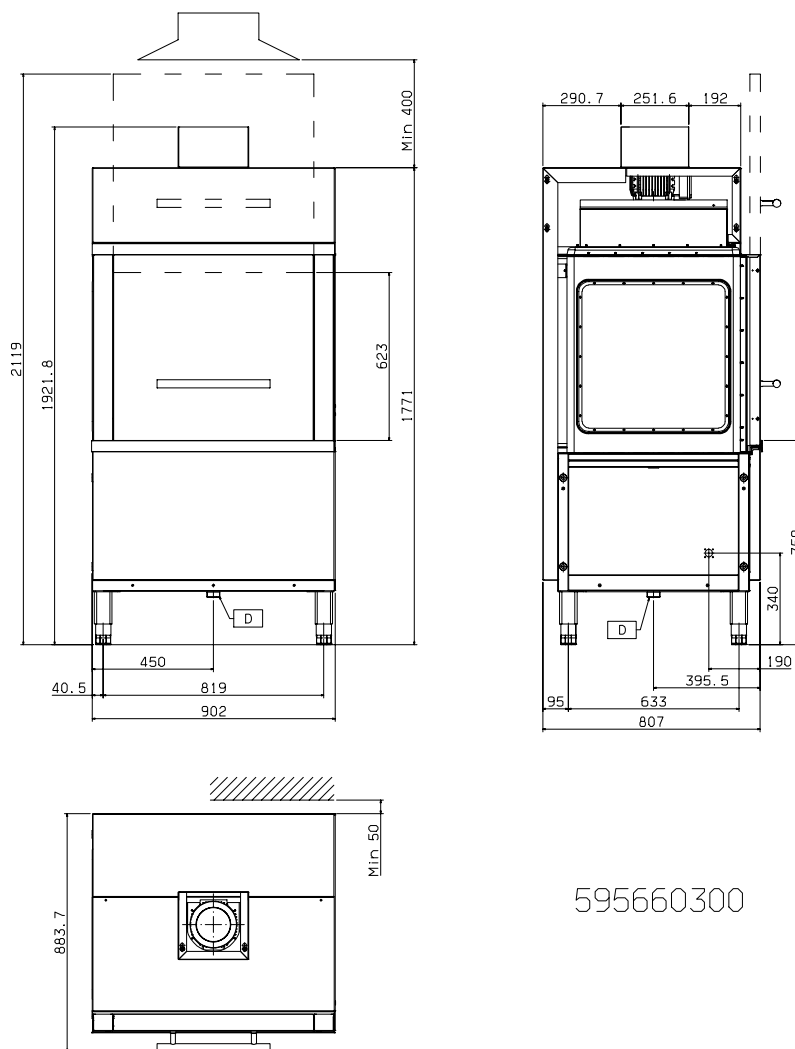

595660300

LEGEND

	ADTLERMD 864500	ADTLELMD 864501
D - Water drain	G 1 1/2"	G 1 1/2"
EI - Electrical connection	400 V, 3N, 50/60	400 V, 3N, 50/60

www.zanussiprofessional.com